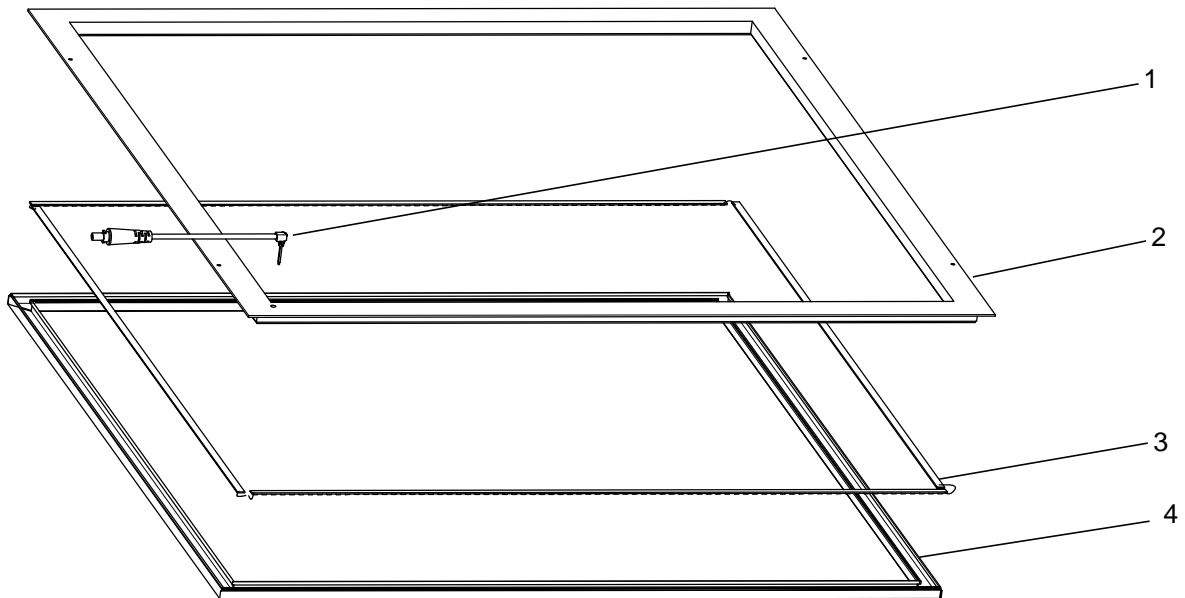

Explosionszeichnung

Empire LED Licht Rahmen

Nr.	Beschreibung
1	DC-Anschluss
2	Rahmen
3	LED-Chip
4	PC-Abdeckung

Explosion Drawing

Empire LED Light Frame

No.	Description
1	DC Connector
2	Frame
3	LED Chip
4	PC Cover