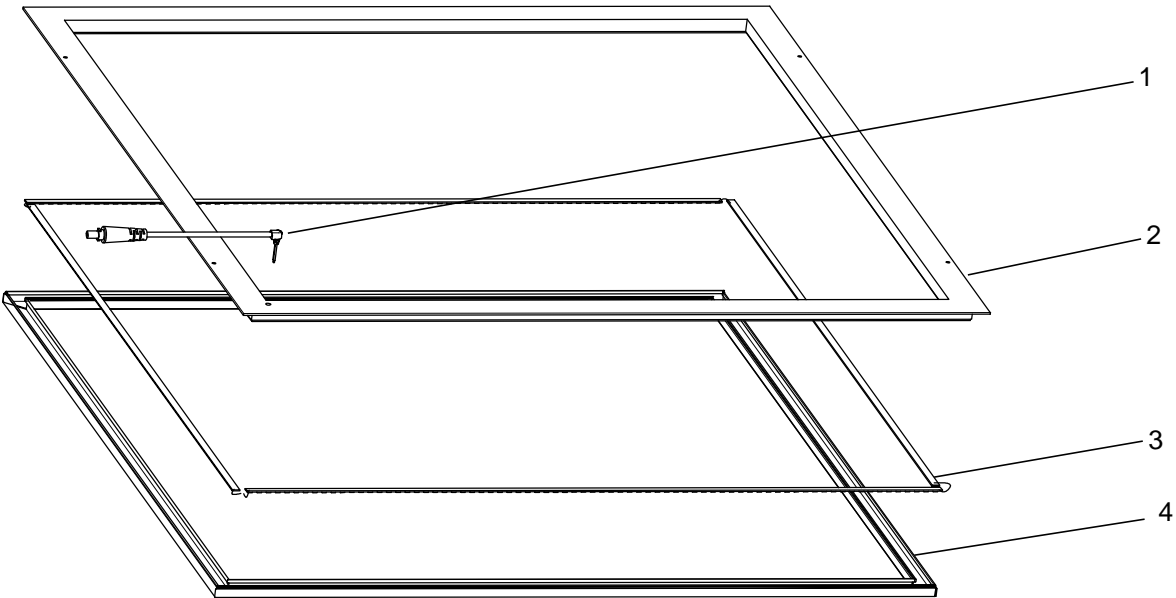

Explosionszeichnung

Empire LED Licht Rahmen

Nr.	Beschreibung
1	DC-Anschluss
2	Rahmen
3	LED-Chip
4	PC-Abdeckung

Explosion Drawing

Empire LED Light Frame

No.	Description
1	DC Connector
2	Frame
3	LED Chip
4	PC Cover